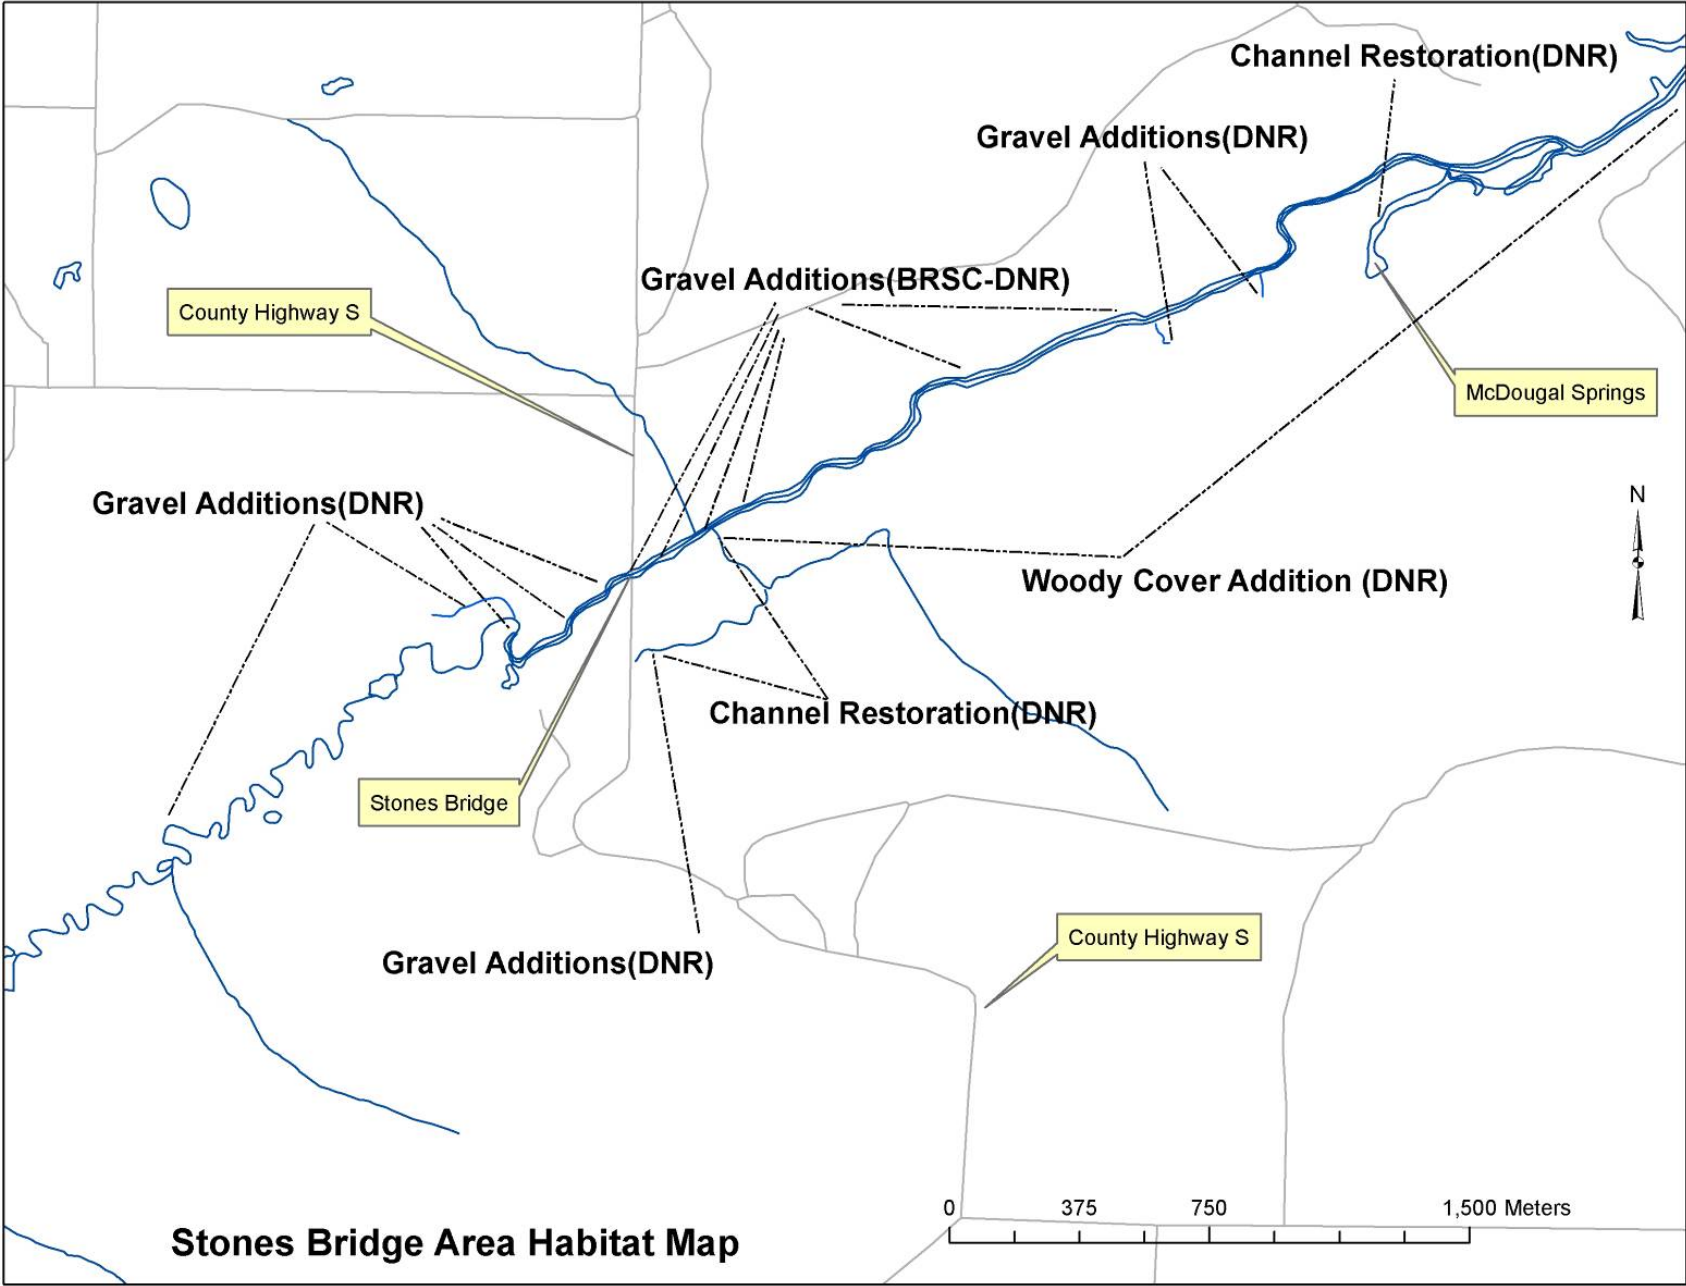

Projects as of summer 2018

Stones Bridge Area Habitat Map